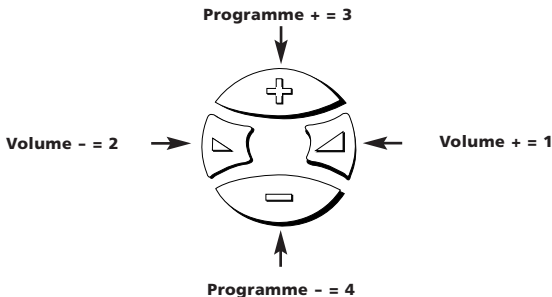

**Important notes:**

- To set up your Video Recorder, Satellite Receiver or Cable Converter, follow the same instructions above, only press the VCR or SAT key during step 2.
- Some codes are quite similar. If your device does not respond or is not functioning properly with one of the codes, follow steps 1-6 with each code listed for your brand.
- If none of the codes listed for your brand operate your device, follow the Search Method described in the next section. The Search Method can be used even if your brand is not listed at all.
- Remember, to control your device after you have programmed it with the ZAPPER, you must press the device key first (TV, VCR or SAT).

**TV Code**

--	--	--	--	--

**VCR Code**

--	--	--	--	--

**SAT/Cable Code**

--	--	--	--	--

(Example: To enter the Sony TV code 24432, you would press Volume(-), Programme(-), Programme(-), Programme(+), Volume(-).

- 1** Make sure that your Television is switched on (not in standby).
-  **2** Press the **TV** key on the ZAPPER.
-  **3** **Press and hold down MAGIC** until the red light blinks twice (it will blink once then twice).
-   
  
 **4** Next, press the **Programme(-)** key **three times**.
-   
 **5** Next, slowly alternate between **TV** and **POWER** until your Television turns off. You may have to press these keys many times, so be patient. Remember, you must aim the ZAPPER at your device the entire time you are searching for your code.
-  **6** When your device turns off, press and release **MAGIC**, to store the code.